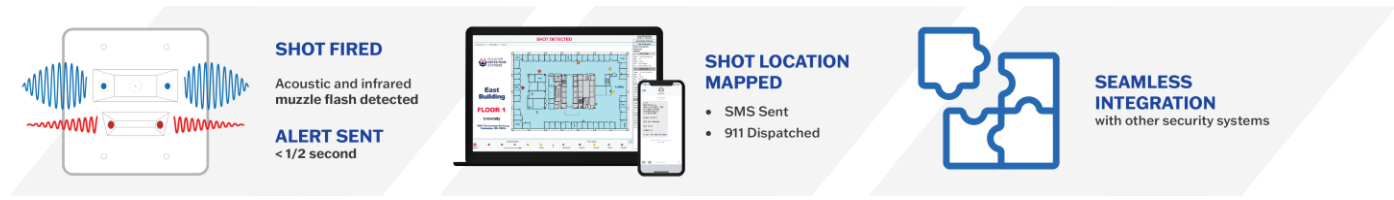

SDS Gunshot Detection Integrations Matrix

We partner with the security industry's leading technologies to provide our customers with integrated, end-to-end solutions that empower building occupants and first responders by providing them critical information to help save lives in an active shooter incident.

SDS Indoor Gunshot Detection System Third-Party Integrations

Our certified integrations further expand the incident awareness during gun violence events by automating the security assets you've already invested in.