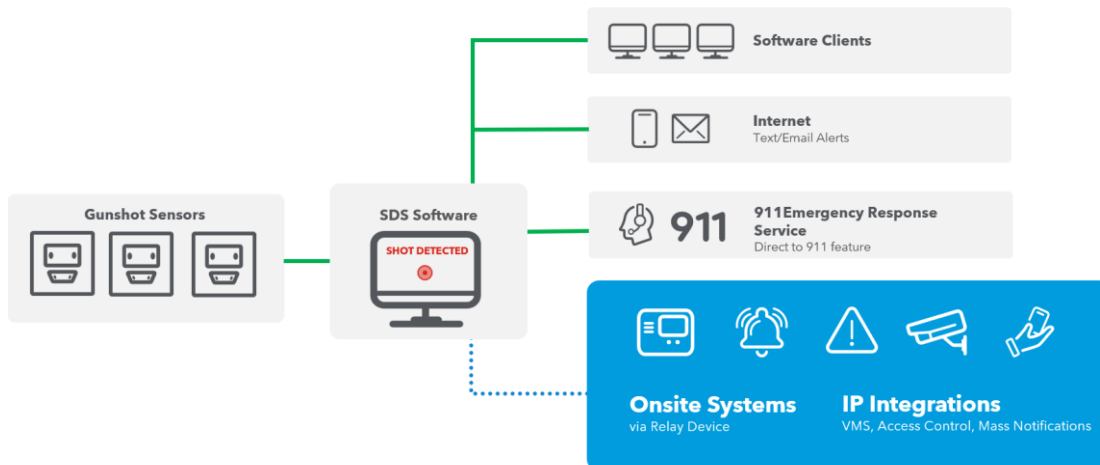

SDS Integrations

			GUNSHOT EVENTS-TO-ACTIONS								
Product	Manufacturer	Key Features	VIDEO	ACCESS CONTROL	NOTIFY	RAISE ALARMS	VOICE/ PA SYSTEMS	MAPPING/ GEO-LOCATION	LIGHTS/ STROBES	PUBLIC SAFETY SYSTEMS	SDS Part Number
Valerus VMS	Vicon	VMS analytics; web-based interface; event monitoring; access control	X	X	X	X					GRDN-SWINT-VICON
VEMS	Arteco	Video event management software platform	X	X	X	X					GRDN-DRYCONTACT-32CHAN-HWSW
Verint	Verint	Video monitoring, recording, analytics	X		X	X					GRDN-SWINT-VERINT-VMS
victor UVM	American Dynamics; Johnson Controls	Automated gunshot alarms; Map Icons & notification; victor Unified video; C-CURE 9000	X	X	X	X		X			GRDN-SWINT-VICTOR-USM
Vidsys	Vidsys	Enterprise situation management system	X	X	X	X		X			GRDN-SWINT-VIDSYS
Video Insight	Panasonic Security Solutions	VMS with integrated access control	X	X	X	X					GRDN-DRYCONTACT-32CHAN-HWSW

SDS Gunshot Detection Diagram

Our library of certified third-party integrations enable us to automatically trigger video, mass notification, access control, onsite alarms, emergency lighting and more in reaction to shots detected by the SDS Indoor Gunshot Detection System.

SDS integrations are developed in collaboration with our partners and supported by both parties, with integration guides and support available to our network of Authorized Dealers. Contact [SDS](#) for more information on these or any other gunshot detection integrations you are interested in.