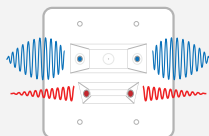

SHOT FIRED

Acoustic and infrared muzzle flash detected

ALERT SENT
< 1/2 second