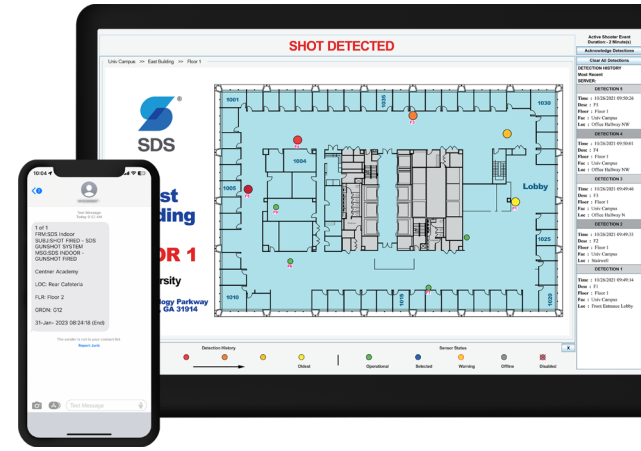

#### SHOT LOCATION MAPPED

- SMS Sent
- 911 Dispatched

**SEAMLESS INTEGRATION**  
with other security systems

## THE ONLY GUNSHOT DETECTION SYSTEM WITH ACTIVE SHOOTER INTELLIGENCE™

**Patented dual-mode, acoustic and muzzle flash detection for fast, accurate gunshot detection.**

By combining purpose-built acoustic and infrared sensors with proprietary detection that virtually eliminates false alerts. We combine acoustic detection with infrared muzzle flash detection for maximum accuracy and minimal false alerts—with no line of sight to the weapon required. Our processing is done at the edge, within the sensor. Our technology approach preserves the privacy of your people, is safe to operate on your network, and triggers the systems you already rely on with unbeatable speed and accuracy.

## Respond in seconds with no humans in the loop.

Our sensor's high performance Digital Signal Processing provides real-time alerting within 1/2 a second. This is where our software smarts take over pinpointing location, notifying employees, 911, and first responders—all while connecting seamlessly with leading security applications and platforms to expand your situational awareness.

### Software highlights

- Floor plan mapping software displays a visual location of the shooting
- SMS text and email notifications automatically sent to key stakeholders
- NEW ResponderLink technology automatically alerts 911 via voice and URL dashboard with real-time updates of the incident in progress.
- Extremely low bandwidth requirement for efficient network data transmission
- Enterprise level cybersecurity and administrative controls