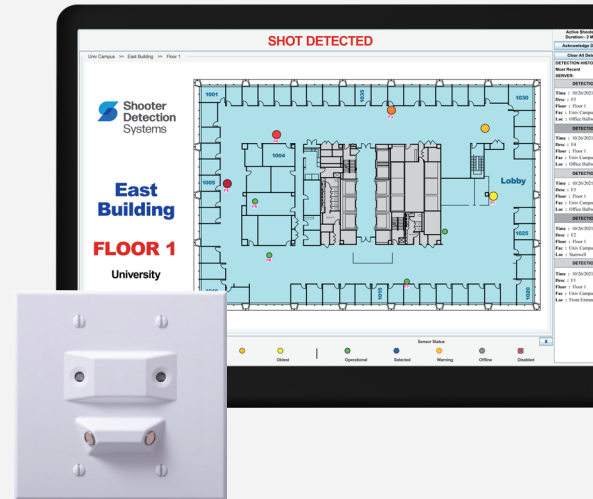

SDS Starter Kit

It is easier than you think to just get started!

In today's complex security landscape, determining the ideal approach to gunshot detection demands careful evaluation. At SDS, we completely understand how challenging this process can be. That's why we've developed the SDS Starter Kit—an accessible, entry-level product designed to simplify the initial adoption of gunshot detection technology.

WHY OFFER OUR STARTER KIT

The SDS Starter Kit allows end users to experience the benefits of SDS's cutting-edge gunshot detection technology in their highest priority locations, without the complexity of a full-scale deployment.

For our valued partners, the SDS Starter Kit delivers a business-building offering that kicks down customer barriers to adoption. By providing a simplified path to starter-level detection, the kit enables partners to open new doors and expand existing accounts over time. As SDS collaborates on tailored growth roadmaps for each customer, we collectively cement our position as trusted advisors advancing comprehensive safety. Together with our trusted partners, SDS is committed to guiding customers through their first steps towards readiness with this streamlined, entry-level detection solution.

WANT TO LEARN MORE?

Contact your SDS Regional Sales Manager at:
sales@shooterdetectionsystems.com

Product Components

- 5 SDS Indoor PoE Sensors
- SDS Situational Awareness software
- SDS ResponderLink—customer gunshot detection data sent to 911 operators for distribution to first responders
- SDS Technical Sales Support (Works with you to develop a plan for sensor placement and connectivity)

Why choose the SDS Starter Kit

- Simple and efficient: together we can rapidly assess and deploy the Starter Kit
- A cost effective way for your customers to evaluate the benefits of gun violence detection
- Your customers will immediately be set up to take advantage of ResponderLink: gunshot detection data sent to 911 operators and building managers
- Gain expertise and advice from the industry leader in gun violence detection for leading companies, universities and schools

SDS Core 5 Sensor Starter Kit (**GRDN-5SKC-ENT**)

SDS Plus 5 Sensor Starter Kit (**GRDN-5SKP-ENT**)

Note: The SDS Plus 5 Sensor Starter Kit includes unlimited support for third-party integrations with existing SDS partners.