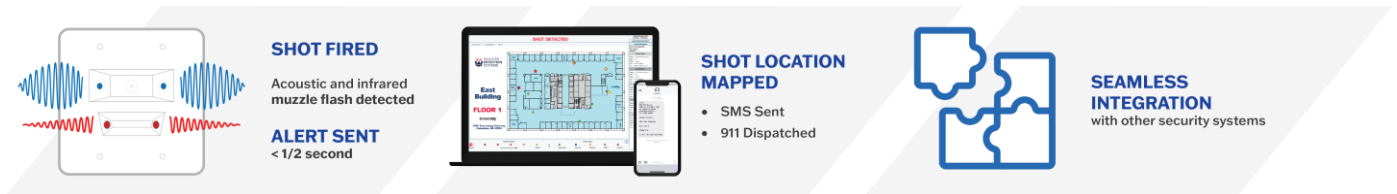

SDS Gunshot Detection Integrations Matrix

We partner with the security industry's leading technologies to provide our customers with integrated, end-to-end solutions that empower building occupants and first responders by providing them critical information to help save lives in an active shooter incident.

SDS Indoor Gunshot Detection System Third-Party Integrations

Our certified integrations further expand the incident awareness during gun violence events by automating the security assets you've already invested in.