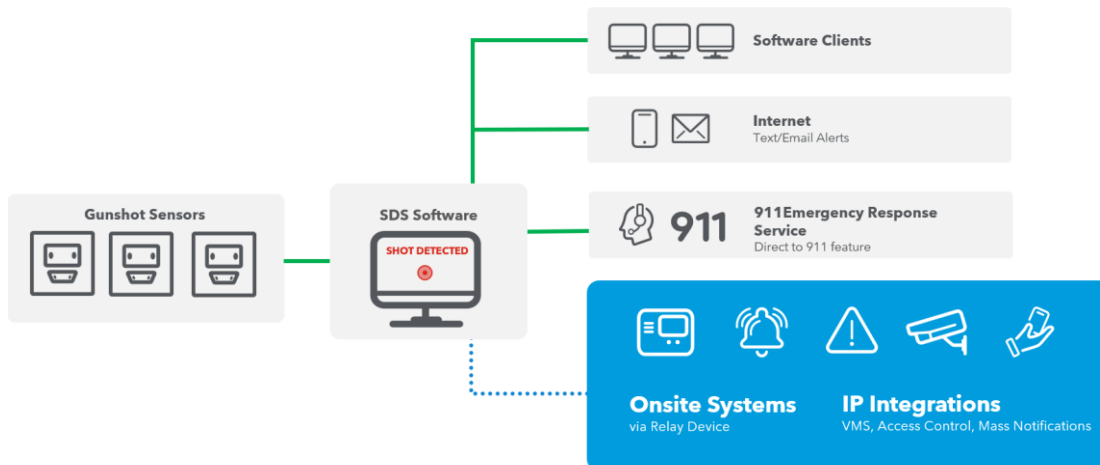

SDS Integrations

Product	Manufacturer	Key Features	GUNSHOT EVENTS-TO-ACTIONS								SDS Part Number
			VIDEO	ACCESS CONTROL	NOTIFY	RAISE ALARMS	VOICE/ PA SYSTEMS	MAPPING/ GEO-LOCATION	LIGHTS/ STROBES	PUBLIC SAFETY SYSTEMS	
Valerus VMS	Vicon	VMS analytics; web-based interface; event monitoring; access control	X	X	X	X					GRDN-SWINT-VICON
VEMS	Arteco	Video event management software platform	X	X	X	X					GRDN-DRYCONTACT-32CHAN-HWSW
Verint	Verint	Video monitoring, recording, analytics	X		X	X					GRDN-SWINT-VERINT-VMS
victor UVM	American Dynamics; Johnson Controls	Automated gunshot alarms; Map Icons & notification; victor Unified video; C-CURE 9000	X	X	X	X		X			GRDN-SWINT-VICTOR-USM
Vidsys	Vidsys	Enterprise situation management system	X	X	X	X		X			GRDN-SWINT-VIDSYS
Video Insight	Panasonic Security Solutions	VMS with integrated access control	X	X	X	X					GRDN-DRYCONTACT-32CHAN-HWSW

SDS Gunshot Detection Diagram

Our library of certified third-party integrations enable us to automatically trigger video, mass notification, access control, onsite alarms, emergency lighting and more in reaction to shots detected by the SDS Indoor Gunshot Detection System.

SDS integrations are developed in collaboration with our partners and supported by both parties, with integration guides and support available to our network of Authorized Dealers. Contact [SDS](#) for more information on these or any other gunshot detection integrations you are interested in.